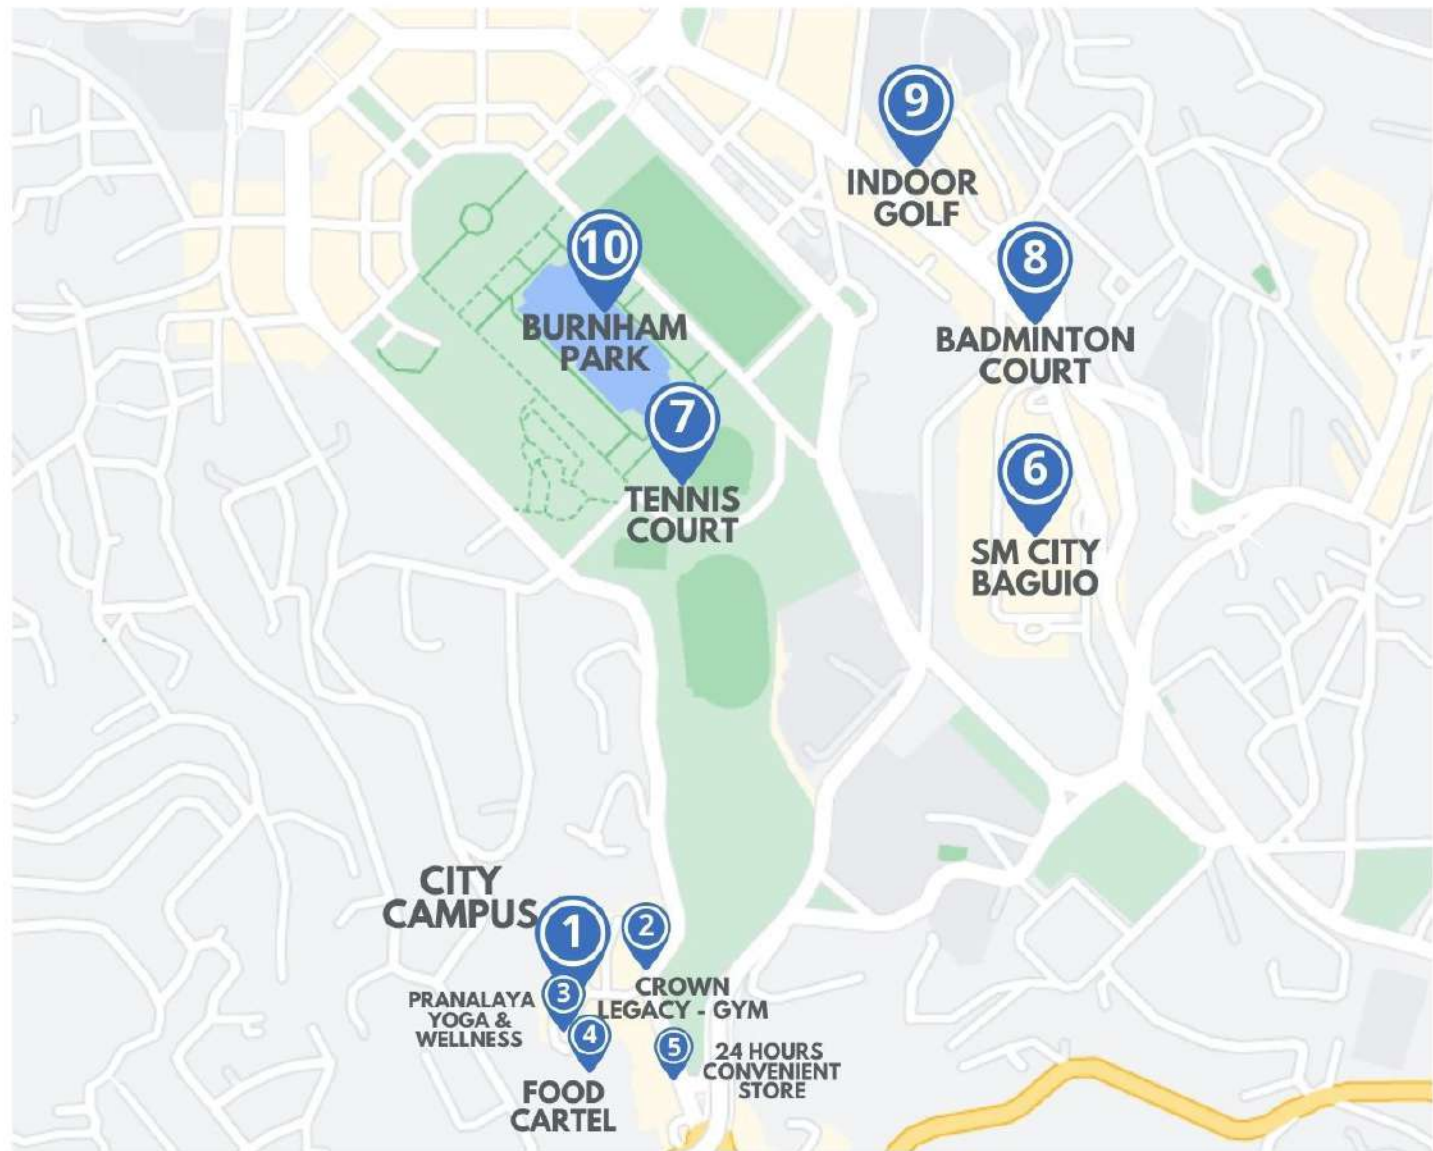

# CITY CAMPUS MAP

APIBECI INTERNATIONAL LANGUAGE ACADEMY

## 2. Crown Legacy Gym

Location: CH2W+C77, Baguio General Hospital Driveway